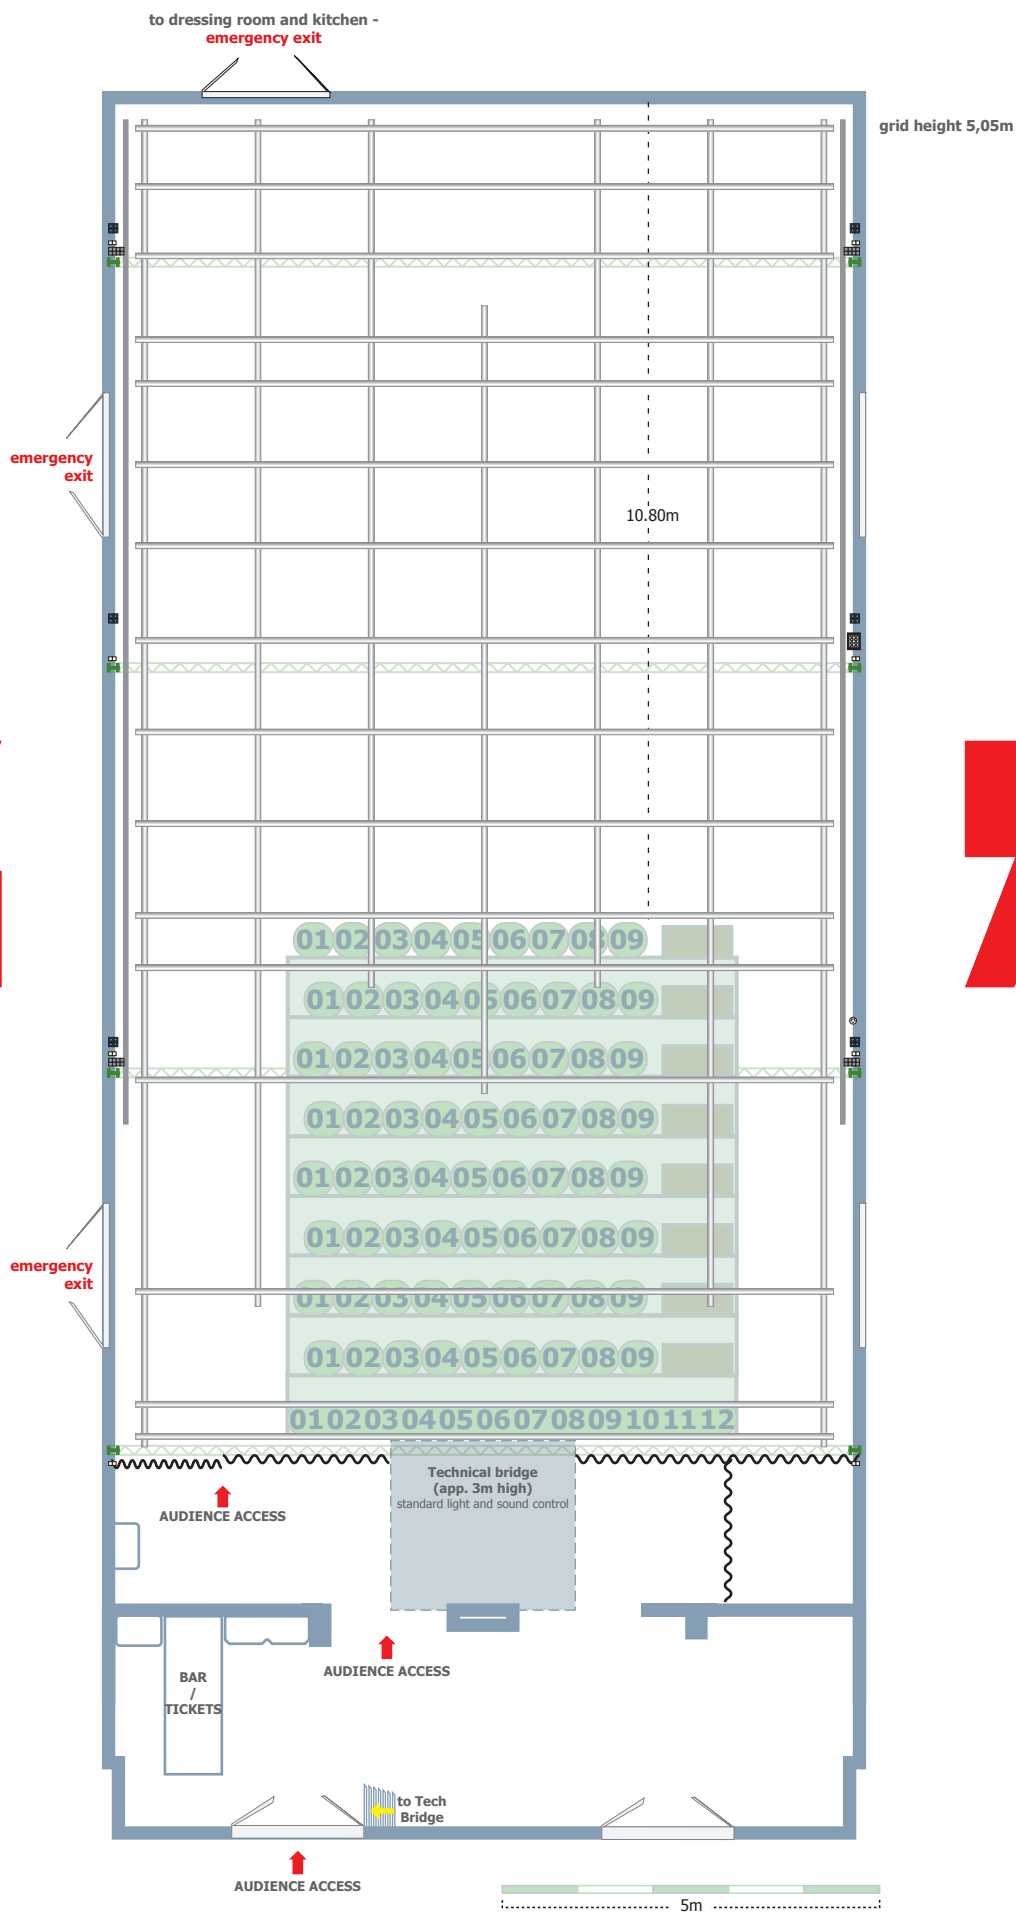

“ Veem House for Performance ”

.last updated: 2017.10.14; the grid and bars distribution in the drawing is estimative

- Full Open Tribune seating: 84 chairs or 100 cushions
- stage size: 9.94 x 10.80 m

“ Veem House for Performance ”

.last updated: 2017.10.14; the grid and bars distribution in the drawing is estimative

-- Full Open Tribune seating: 84 chairs or 100 cushions

-- stage size: 9.94 x 10.80 m

“ Veem House for Performance ”

.last updated: 2017.10.14; the grid and bars distribution in the drawing is estimative

- Full Open Tribune seating: 84 chairs or 100 cushions
- stage size: 9.94 x 10.80 m