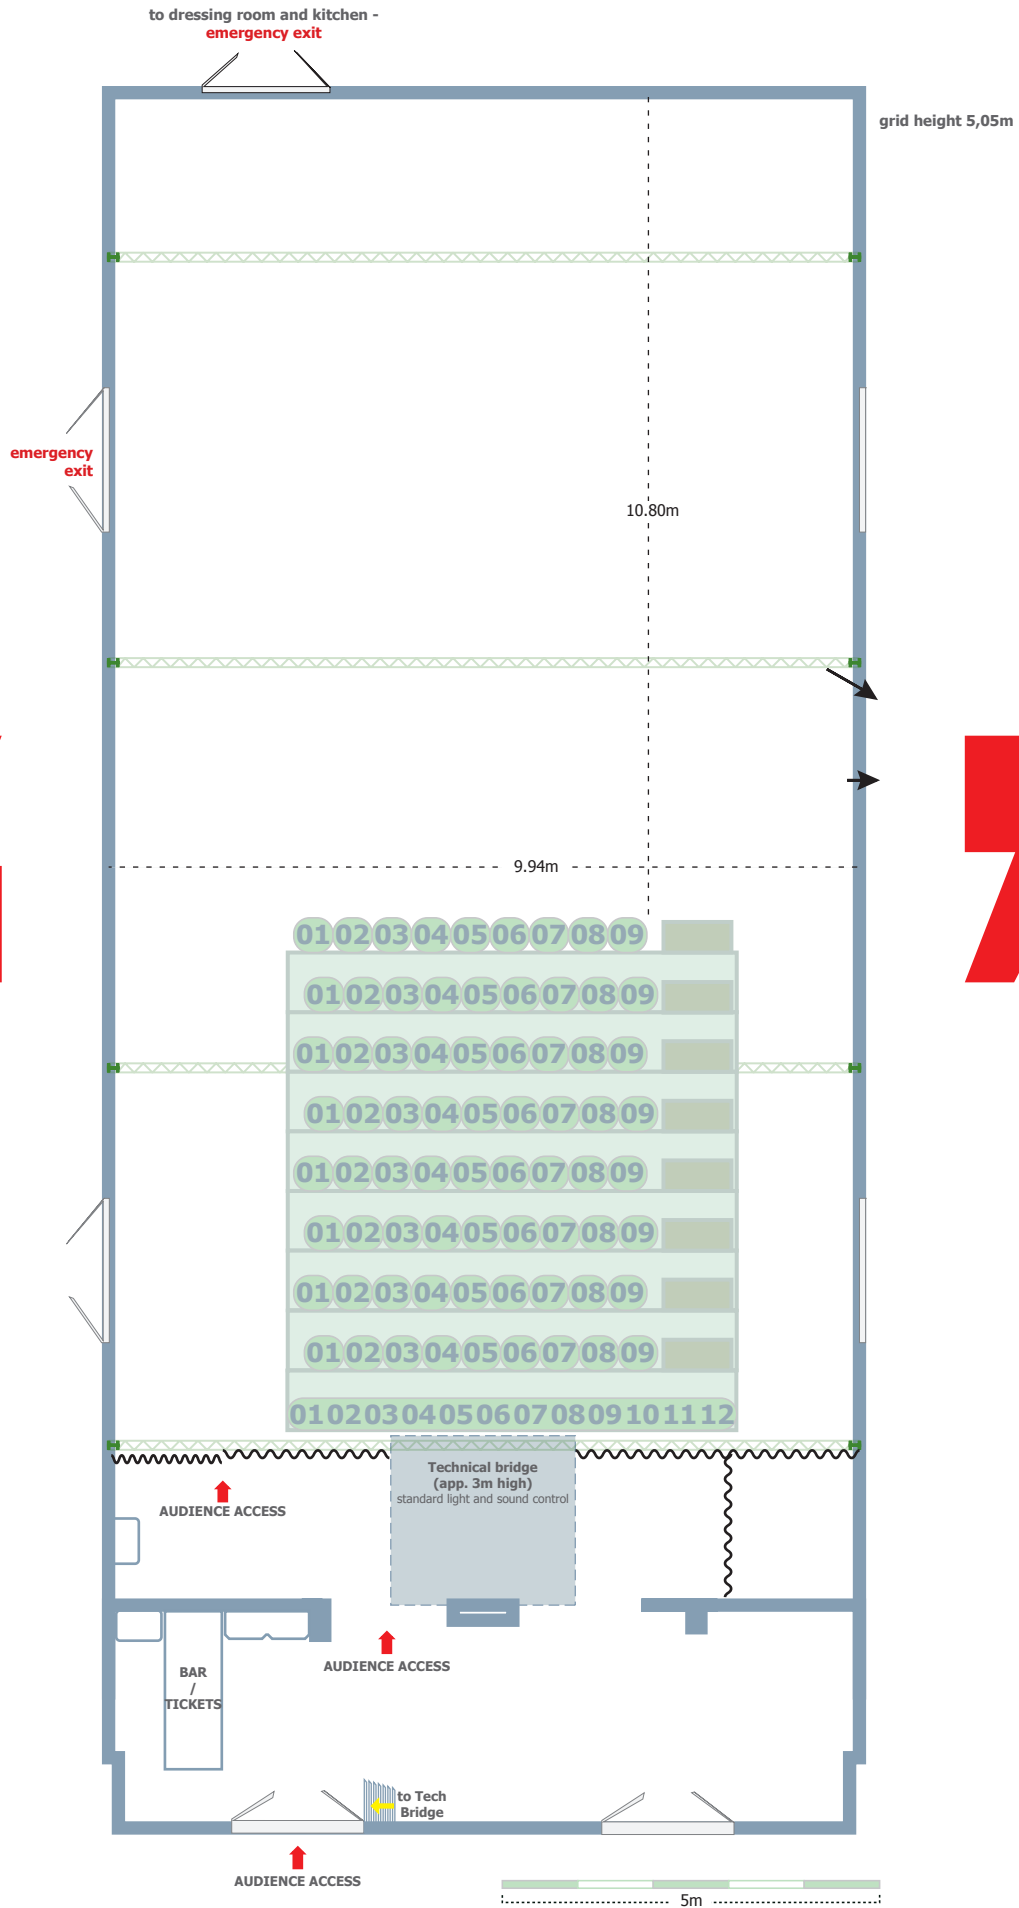

“ Veem House for Performance ”

.last updated: 2017.10.14; the grid and bars distribution in the drawing is estimative

- Full Open Tribune seating: 84 chairs or 100 cushions
- stage size: 9.94 x 10.80 m

“ Veem House for Performance ”

.last updated: 2017.10.14; the grid and bars distribution in the drawing is estimative

-- Full Open Tribune seating: 84 chairs or 100 cushions

-- stage size: 9.94 x 10.80 m

“ Veem House for Performance ”

.last updated: 2017.10.14; the grid and bars distribution in the drawing is estimative

- Full Open Tribune seating: 84 chairs or 100 cushions
- stage size: 9.94 x 10.80 m